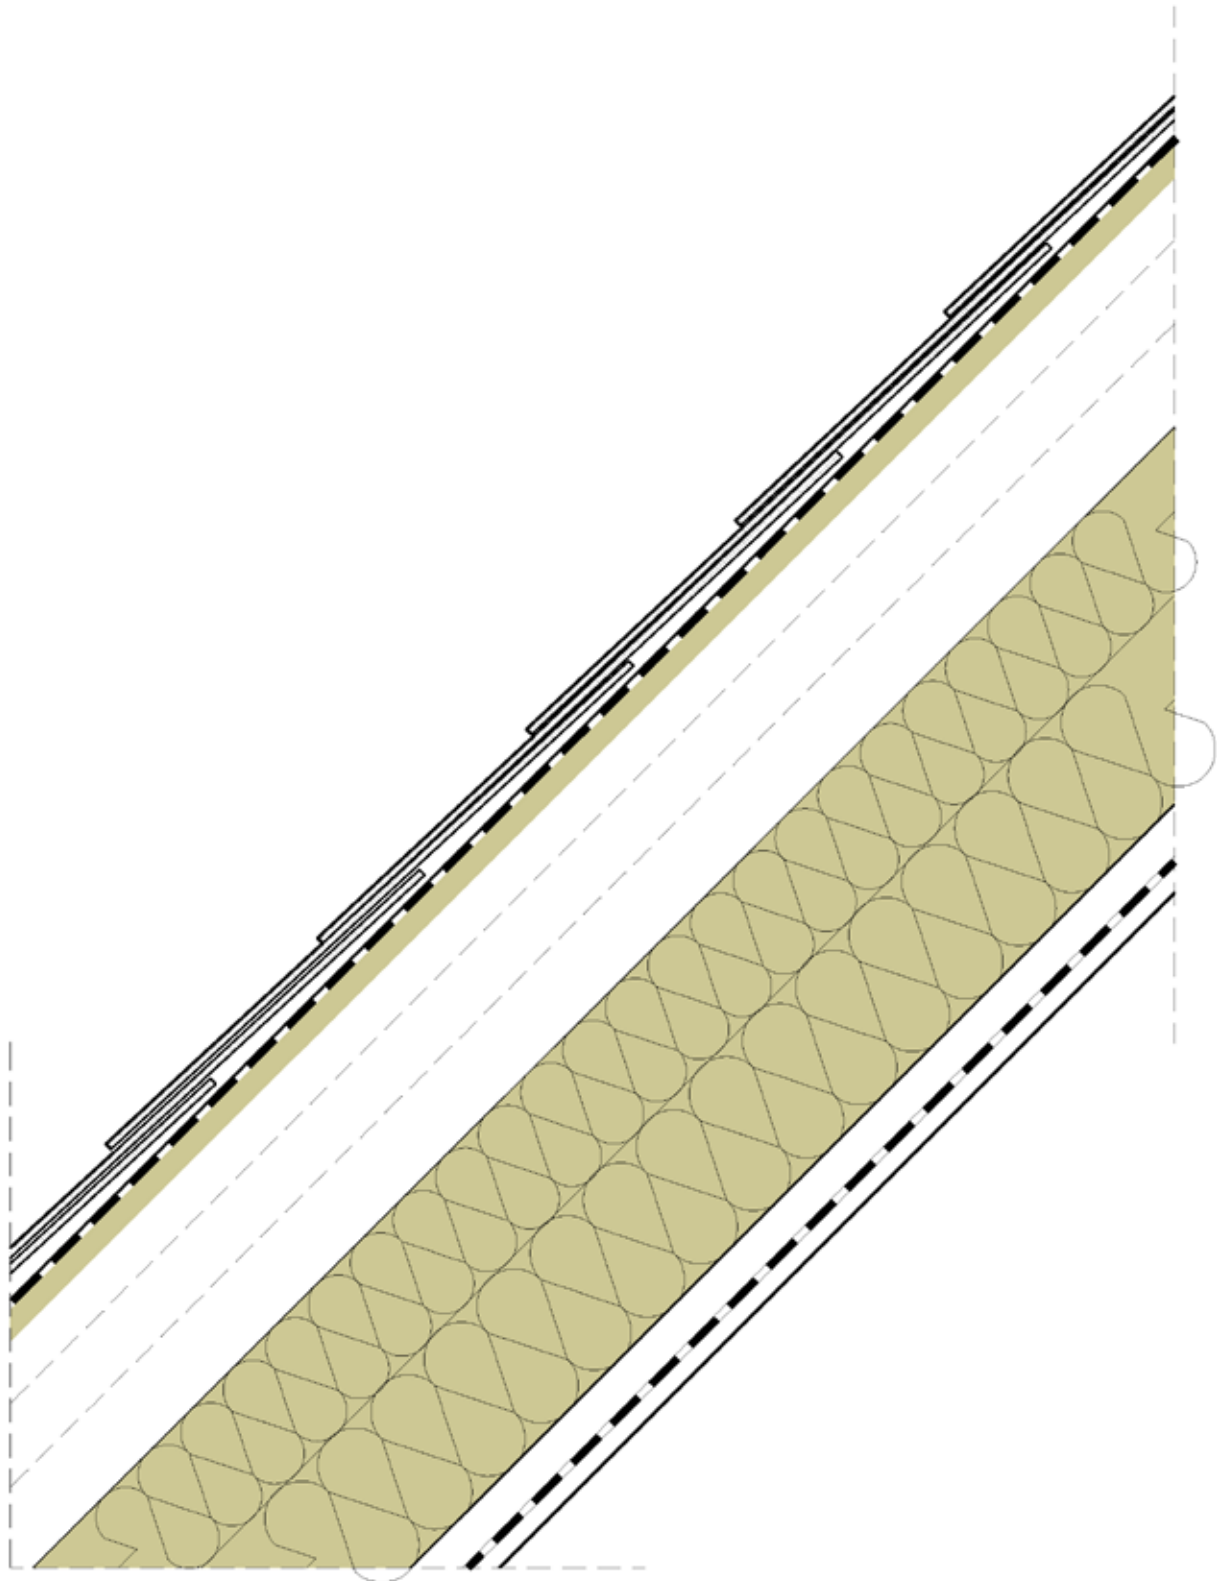

NORTH
AMERICAN
SLATE

SLATE DETAILS

Description

Slate roof - execution with on-roof insulation

The possible execution in normal case is described. The user is obliged to check the feasibility of the execution under consideration of the concrete local conditions on his own responsibility. Any liability of North American Slate for damages and further claims of any kind is excluded.