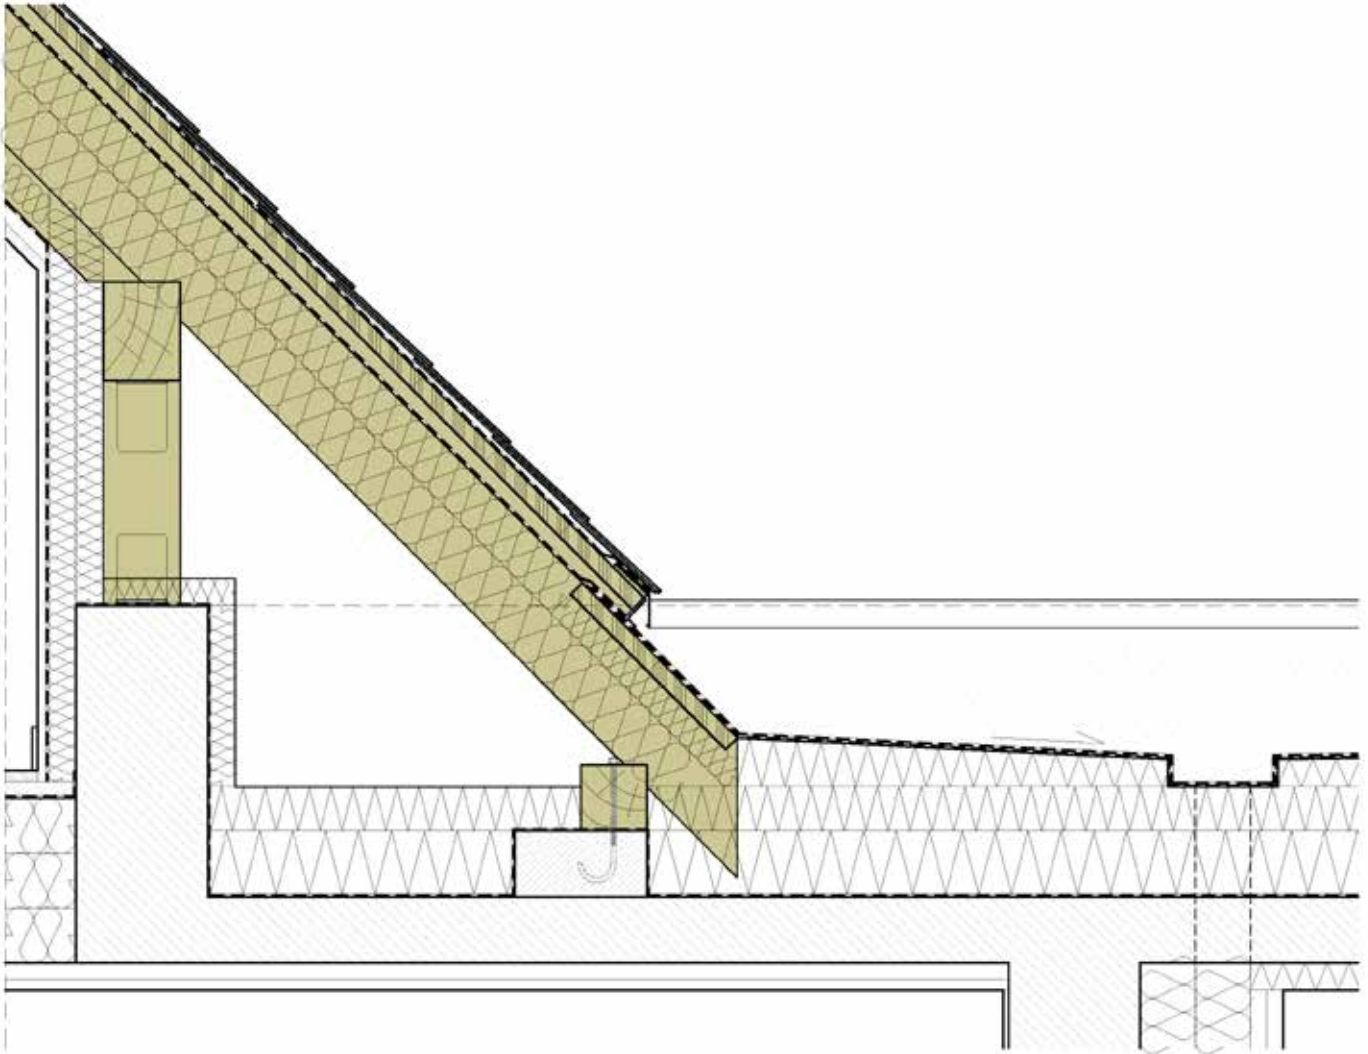

NORTH  
AMERICAN  
SLATE

## SLATE DETAILS

Description

Slate roof - execution transition to flat roof version 3

The possible execution in normal case is described. The user is obliged to check the feasibility of the execution under consideration of the concrete local conditions on his own responsibility. Any liability of North American Slate for damages and further claims of any kind is excluded.