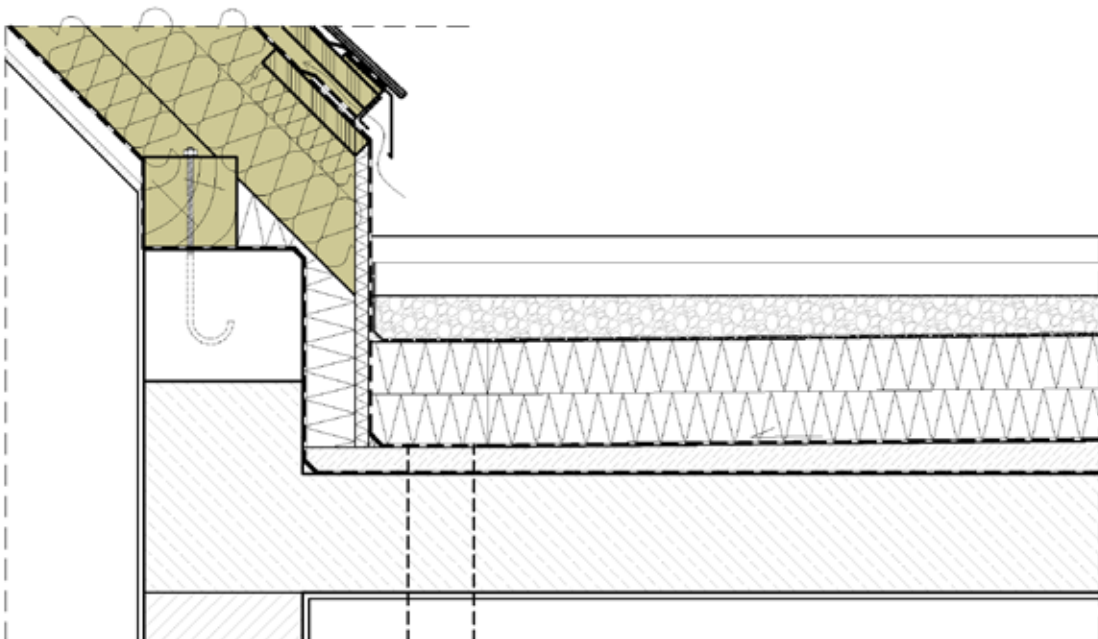

NORTH  
AMERICAN  
SLATE

## SLATE DETAILS

Description

Slate roof - execution transition to flat roof version 2

The possible execution in normal case is described. The user is obliged to check the feasibility of the execution under consideration of the concrete local conditions on his own responsibility. Any liability of North American Slate for damages and further claims of any kind is excluded.