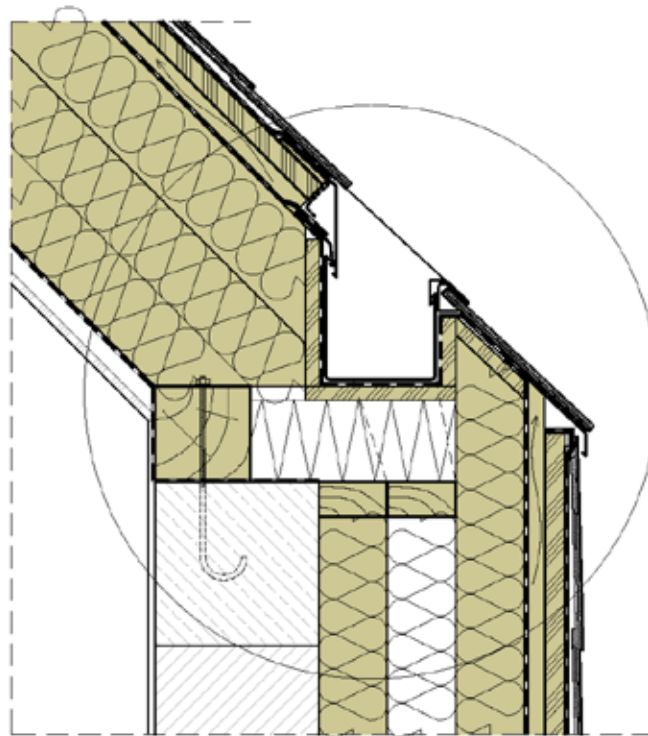

NORTH
AMERICAN
SLATE

SLATE DETAILS

Description

Slate roof - eaves with hidden gutter version 2

The possible execution in normal case is described. The user is obliged to check the feasibility of the execution under consideration of the concrete local conditions on his own responsibility. Any liability of North American Slate for damages and further claims of any kind is excluded.