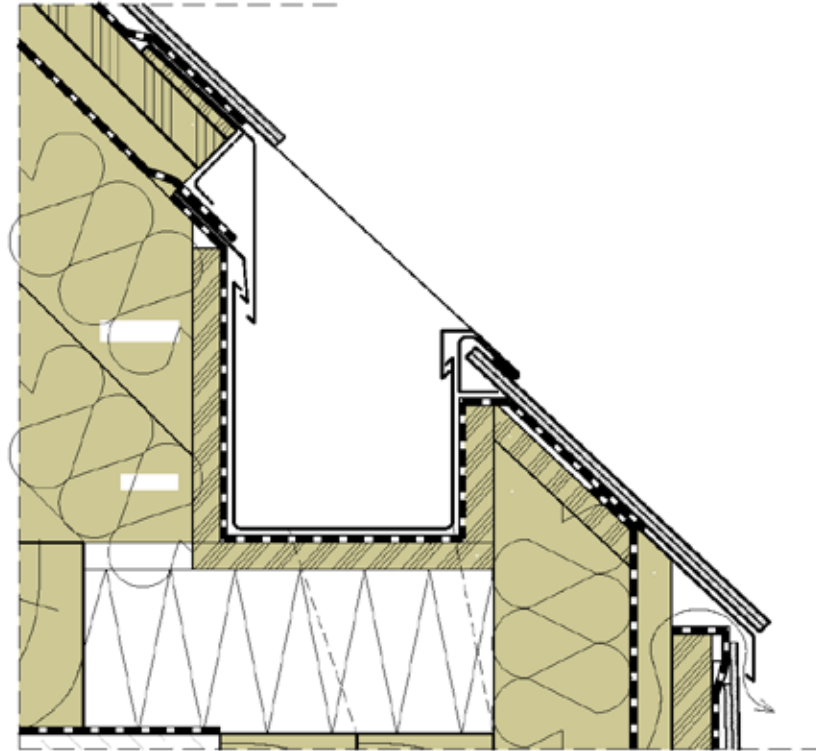

NORTH
AMERICAN
SLATE

SLATE DETAILS

Description

Slate roof - eaves with hidden gutter version 2

The possible execution in normal case is described. The user is obliged to check the feasibility of the execution under consideration of the concrete local conditions on his own responsibility. Any liability of North American Slate for damages and further claims of any kind is excluded.