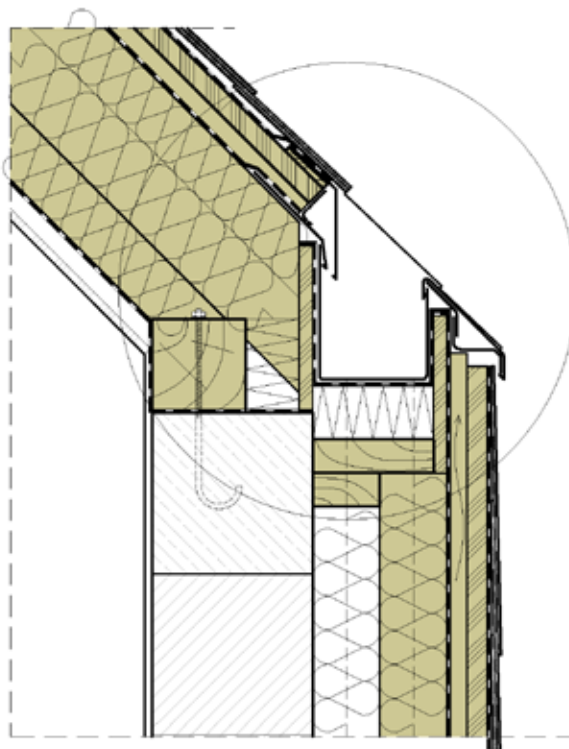

NORTH  
AMERICAN  
SLATE

## SLATE DETAILS

Description

Slate roof - eaves with hidden gutter version 1

The possible execution in normal case is described. The user is obliged to check the feasibility of the execution under consideration of the concrete local conditions on his own responsibility. Any liability of North American Slate for damages and further claims of any kind is excluded.