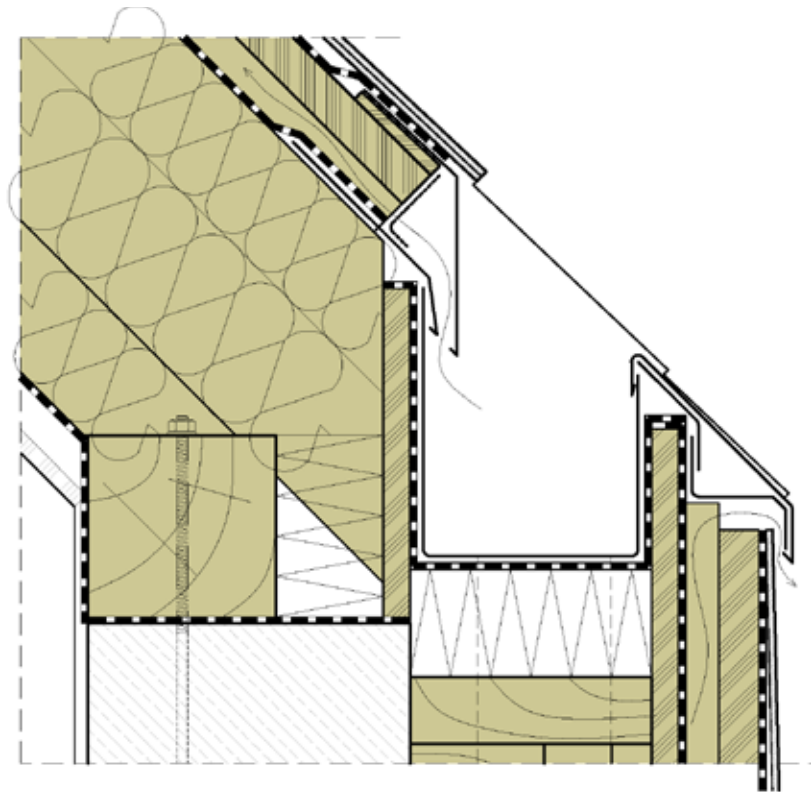

NORTH  
AMERICAN  
SLATE

## SLATE DETAILS

Description

Slate roof - eaves with hidden gutter version 1

The possible execution in normal case is described. The user is obliged to check the feasibility of the execution under consideration of the concrete local conditions on his own responsibility. Any liability of North American Slate for damages and further claims of any kind is excluded.