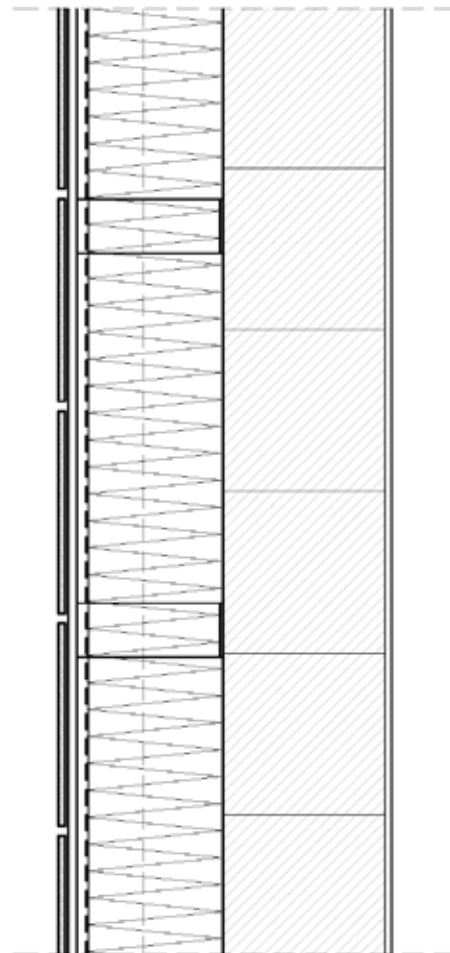

NORTH
AMERICAN
SLATE

SLATE DETAILS

Description

Slate facade systems - fastening with stapling technology

The possible execution in normal case is described. The user is obliged to check the feasibility of the execution under consideration of the concrete local conditions on his own responsibility. Any liability of North American Slate for damages and further claims of any kind is excluded.