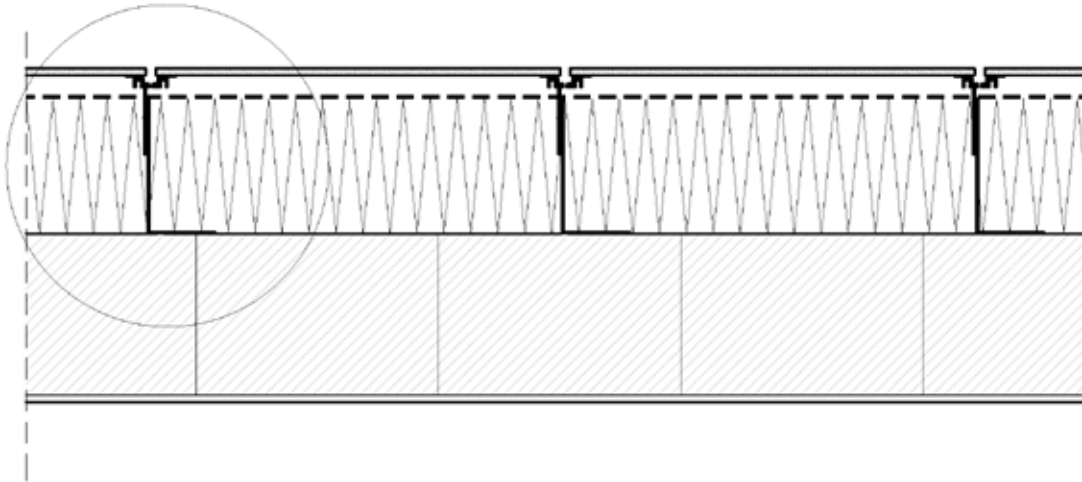

NORTH
AMERICAN
SLATE

SLATE DETAILS

Description

Slate facade systems - fastening with stapling technology

The possible execution in normal case is described. The user is obliged to check the feasibility of the execution under consideration of the concrete local conditions on his own responsibility. Any liability of North American Slate for damages and further claims of any kind is excluded.