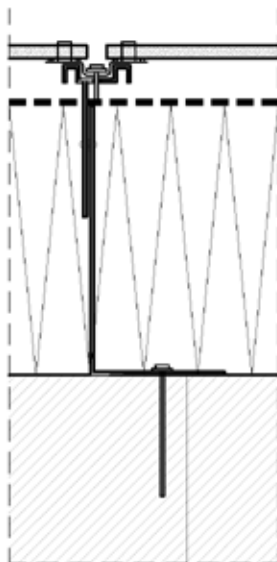

NORTH
AMERICAN
SLATE

SLATE DETAILS

Description

Slate facade systems - fastening with stapling technology

The possible execution in normal case is described. The user is obliged to check the feasibility of the execution under consideration of the concrete local conditions on his own responsibility. Any liability of North American Slate for damages and further claims of any kind is excluded.