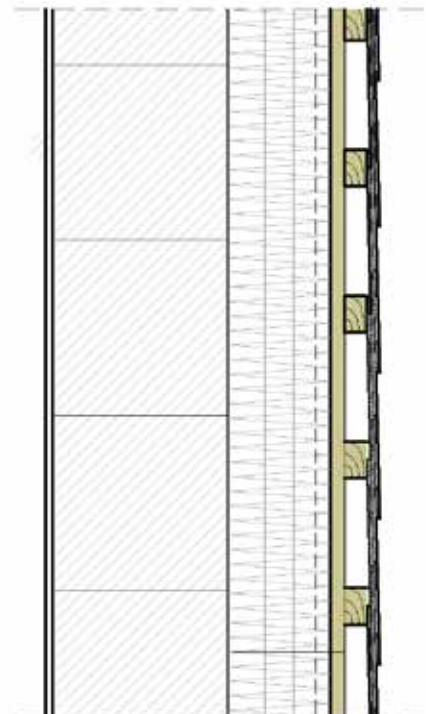

NORTH
AMERICAN
SLATE

SLATE DETAILS

Description

Slate facade - execution with insulation system

The possible execution in normal case is described. The user is obliged to check the feasibility of the execution under consideration of the concrete local conditions on his own responsibility. Any liability of North American Slate for damages and further claims of any kind is excluded.