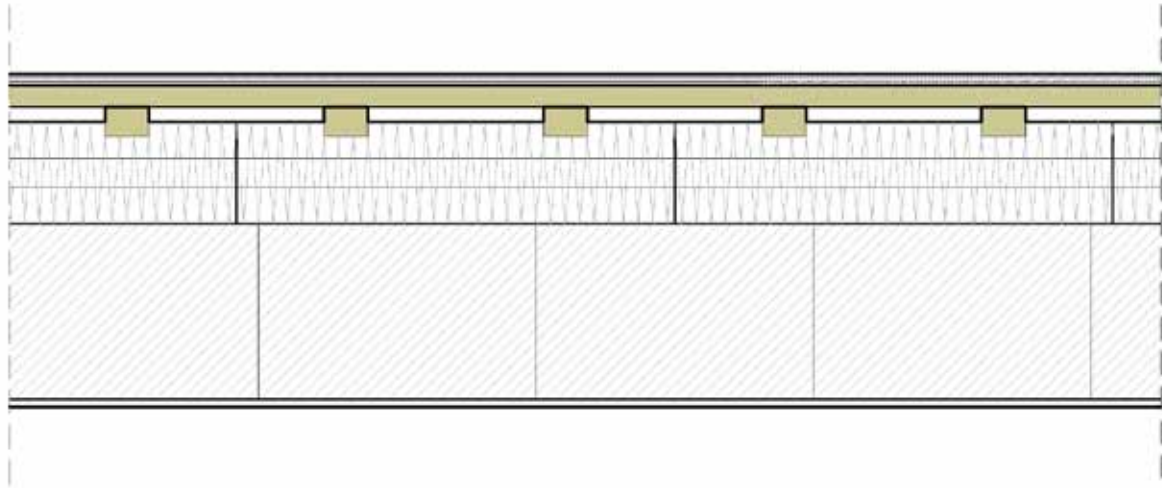

NORTH
AMERICAN
SLATE

SLATE DETAILS

Description

Slate facade - execution with insulation system

The possible execution in normal case is described. The user is obliged to check the feasibility of the execution under consideration of the concrete local conditions on his own responsibility. Any liability of North American Slate for damages and further claims of any kind is excluded.