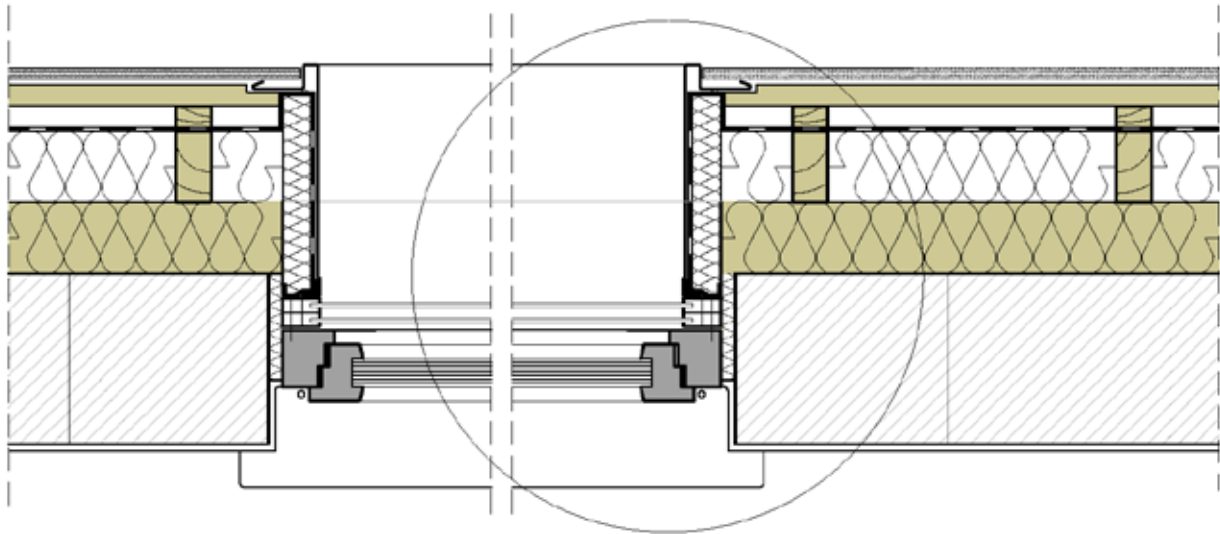

NORTH
AMERICAN
SLATE

SLATE DETAILS

Description

Slate facade - execution window reveal with sheet metal

The possible execution in normal case is described. The user is obliged to check the feasibility of the execution under consideration of the concrete local conditions on his own responsibility. Any liability of North American Slate for damages and further claims of any kind is excluded.