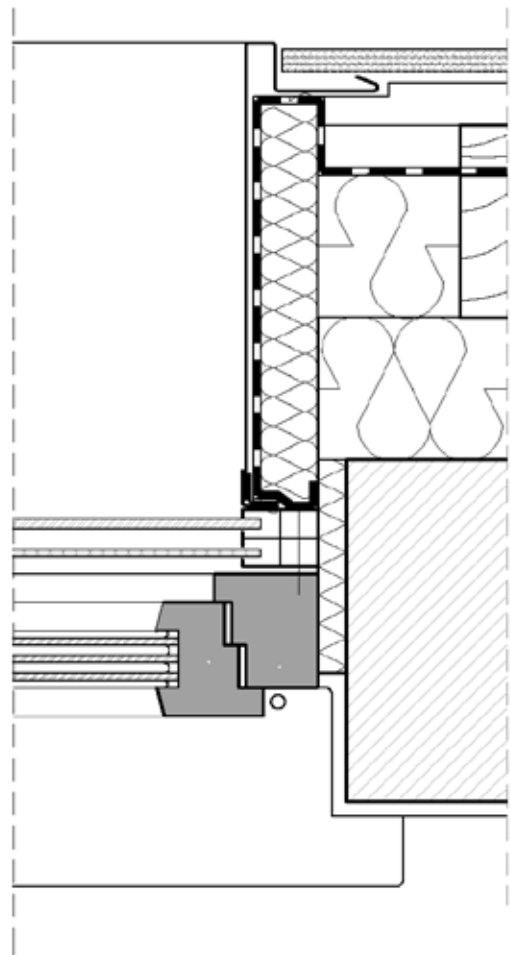

NORTH
AMERICAN
SLATE

SLATE DETAILS

Description

Slate facade - execution window reveal with sheet metal

The possible execution in normal case is described. The user is obliged to check the feasibility of the execution under consideration of the concrete local conditions on his own responsibility. Any liability of North American Slate for damages and further claims of any kind is excluded.