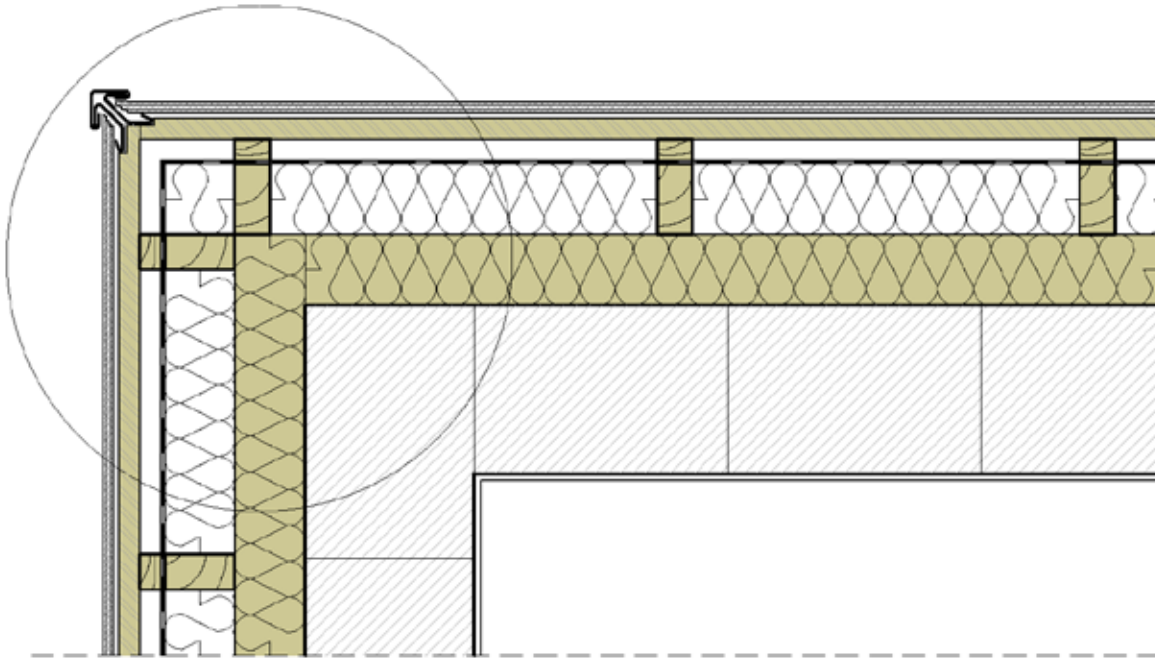

NORTH
AMERICAN
SLATE

SLATE DETAILS

Description

Slate facade - execution outer corner slate to slate version 2

The possible execution in normal case is described. The user is obliged to check the feasibility of the execution under consideration of the concrete local conditions on his own responsibility. Any liability of North American Slate for damages and further claims of any kind is excluded.