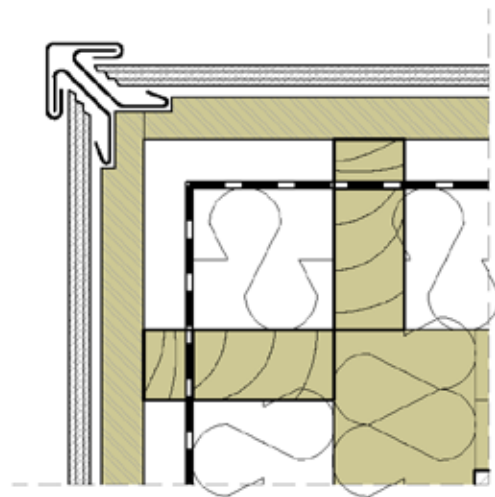

NORTH
AMERICAN
SLATE

SLATE DETAILS

Description

Slate facade - execution outer corner slate to slate version 2

The possible execution in normal case is described. The user is obliged to check the feasibility of the execution under consideration of the concrete local conditions on his own responsibility. Any liability of North American Slate for damages and further claims of any kind is excluded.