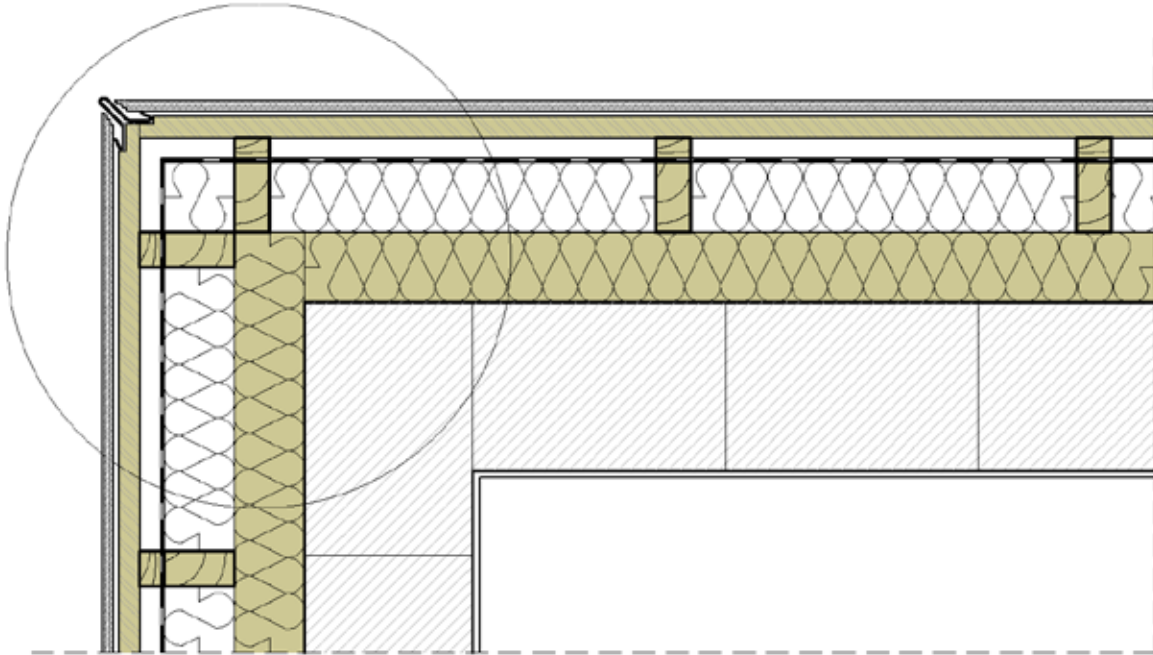

NORTH
AMERICAN
SLATE

SLATE DETAILS

Description

Slate facade - execution outer corner slate to slate version 1

The possible execution in normal case is described. The user is obliged to check the feasibility of the execution under consideration of the concrete local conditions on his own responsibility. Any liability of North American Slate for damages and further claims of any kind is excluded.