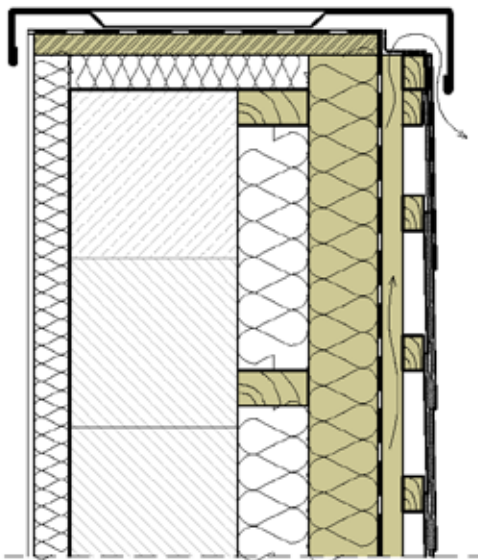

NORTH
AMERICAN
SLATE

SLATE DETAILS

Description

Slate facade - execution attic

The possible execution in normal case is described. The user is obliged to check the feasibility of the execution under consideration of the concrete local conditions on his own responsibility. Any liability of North American Slate for damages and further claims of any kind is excluded.