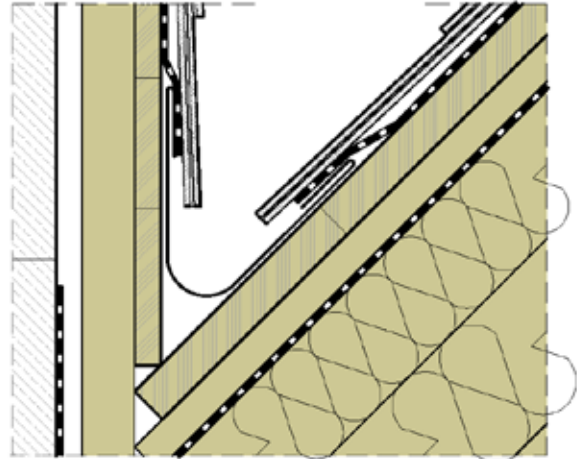

NORTH
AMERICAN
SLATE

SLATE DETAILS

Description

Chimney - execution connection with slate top view

The possible execution in normal case is described. The user is obliged to check the feasibility of the execution under consideration of the concrete local conditions on his own responsibility. Any liability of North American Slate for damages and further claims of any kind is excluded.