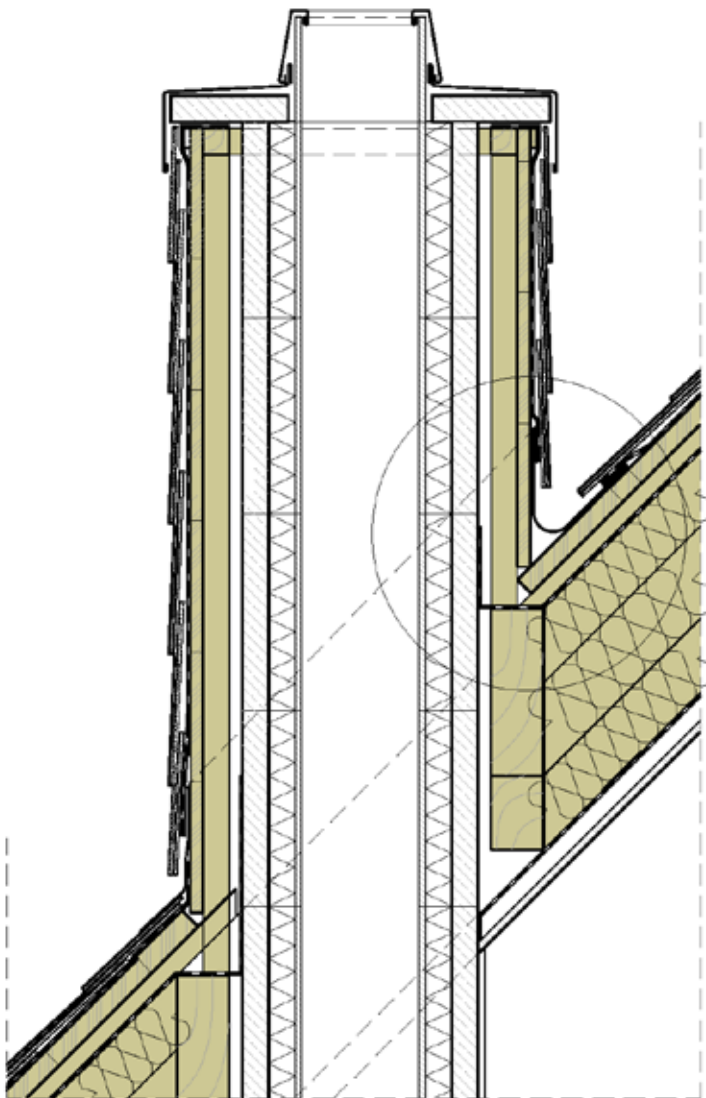

NORTH
AMERICAN
SLATE

SLATE DETAILS

Description

Chimney - execution connection with slate top view

The possible execution in normal case is described. The user is obliged to check the feasibility of the execution under consideration of the concrete local conditions on his own responsibility. Any liability of North American Slate for damages and further claims of any kind is excluded.