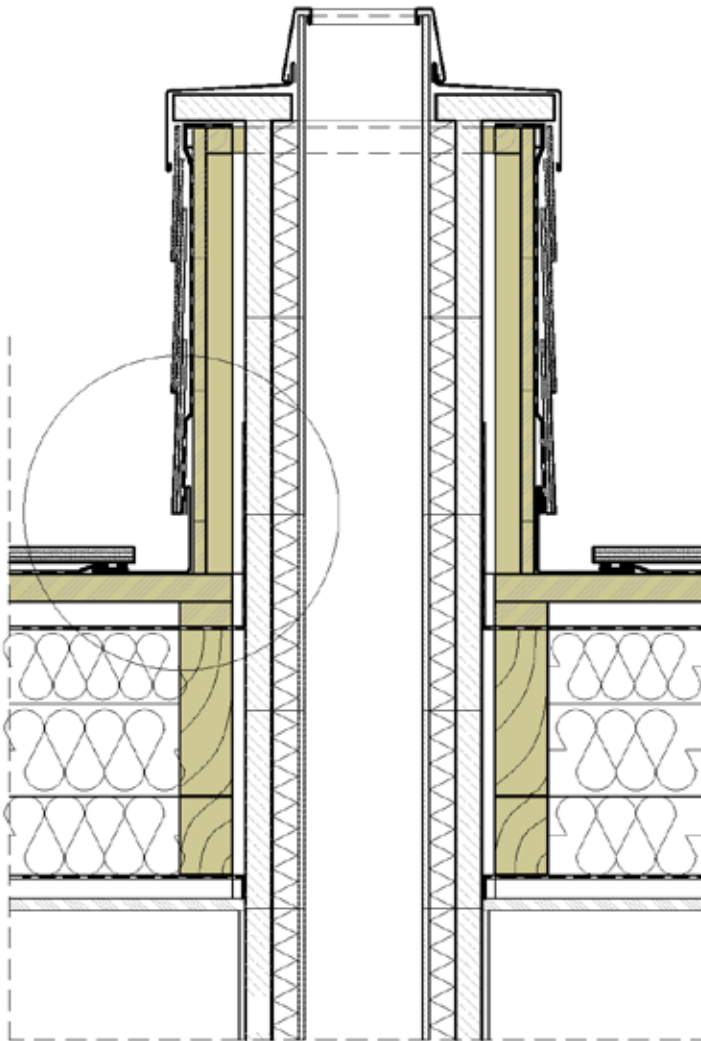

NORTH
AMERICAN
SLATE

SLATE DETAILS

Description

Chimney - execution connection with slate lateral view

The possible execution in normal case is described. The user is obliged to check the feasibility of the execution under consideration of the concrete local conditions on his own responsibility. Any liability of North American Slate for damages and further claims of any kind is excluded.