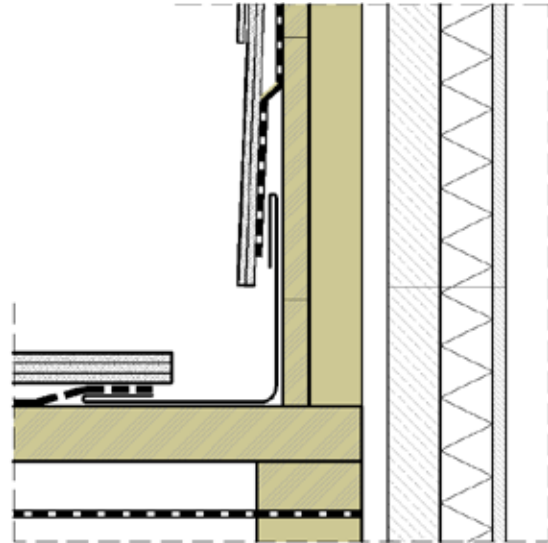

NORTH
AMERICAN
SLATE

SLATE DETAILS

Description

Chimney - execution connection with slate lateral view

The possible execution in normal case is described. The user is obliged to check the feasibility of the execution under consideration of the concrete local conditions on his own responsibility. Any liability of North American Slate for damages and further claims of any kind is excluded.