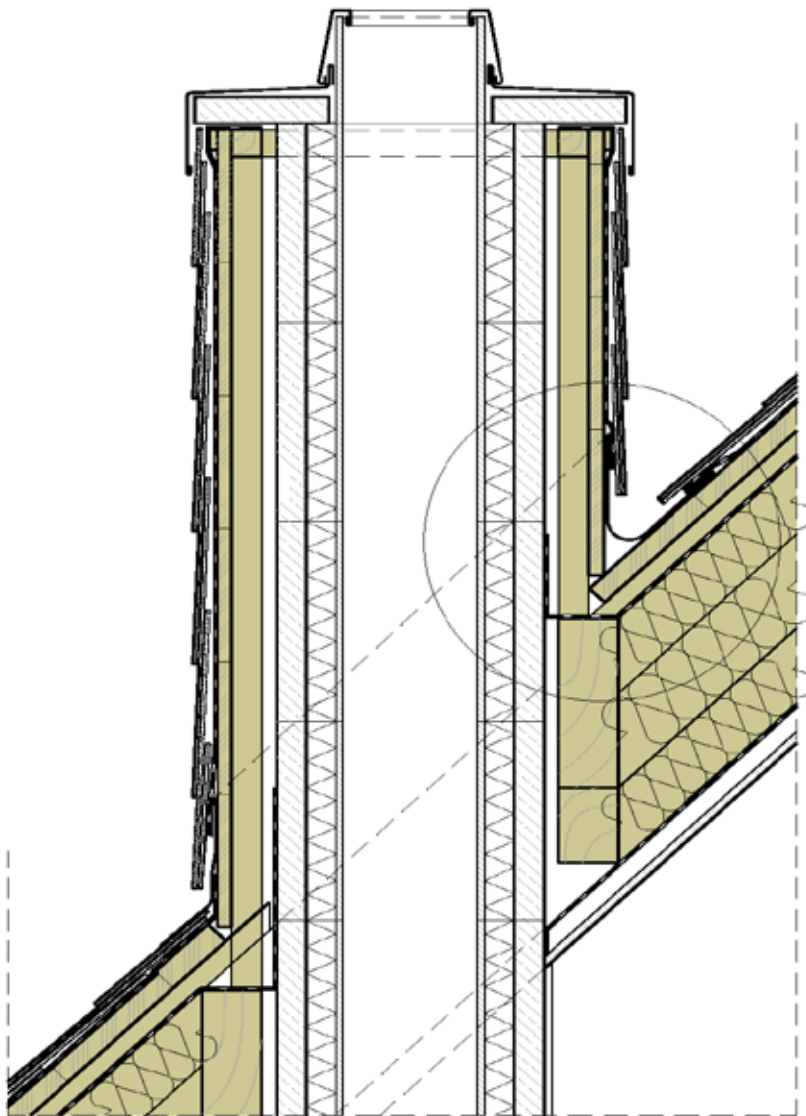

NORTH
AMERICAN
SLATE

SLATE DETAILS

Description

Chimney - execution connection with slate bottom view

The possible execution in normal case is described. The user is obliged to check the feasibility of the execution under consideration of the concrete local conditions on his own responsibility. Any liability of North American Slate for damages and further claims of any kind is excluded.