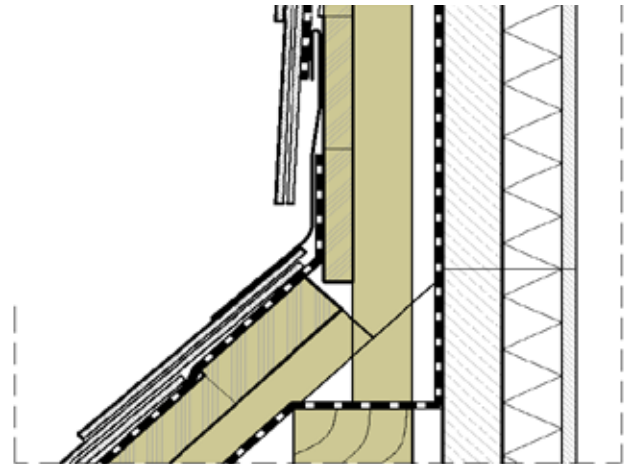

NORTH
AMERICAN
SLATE

SLATE DETAILS

Description

Chimney - execution connection with slate bottom view

The possible execution in normal case is described. The user is obliged to check the feasibility of the execution under consideration of the concrete local conditions on his own responsibility. Any liability of North American Slate for damages and further claims of any kind is excluded.