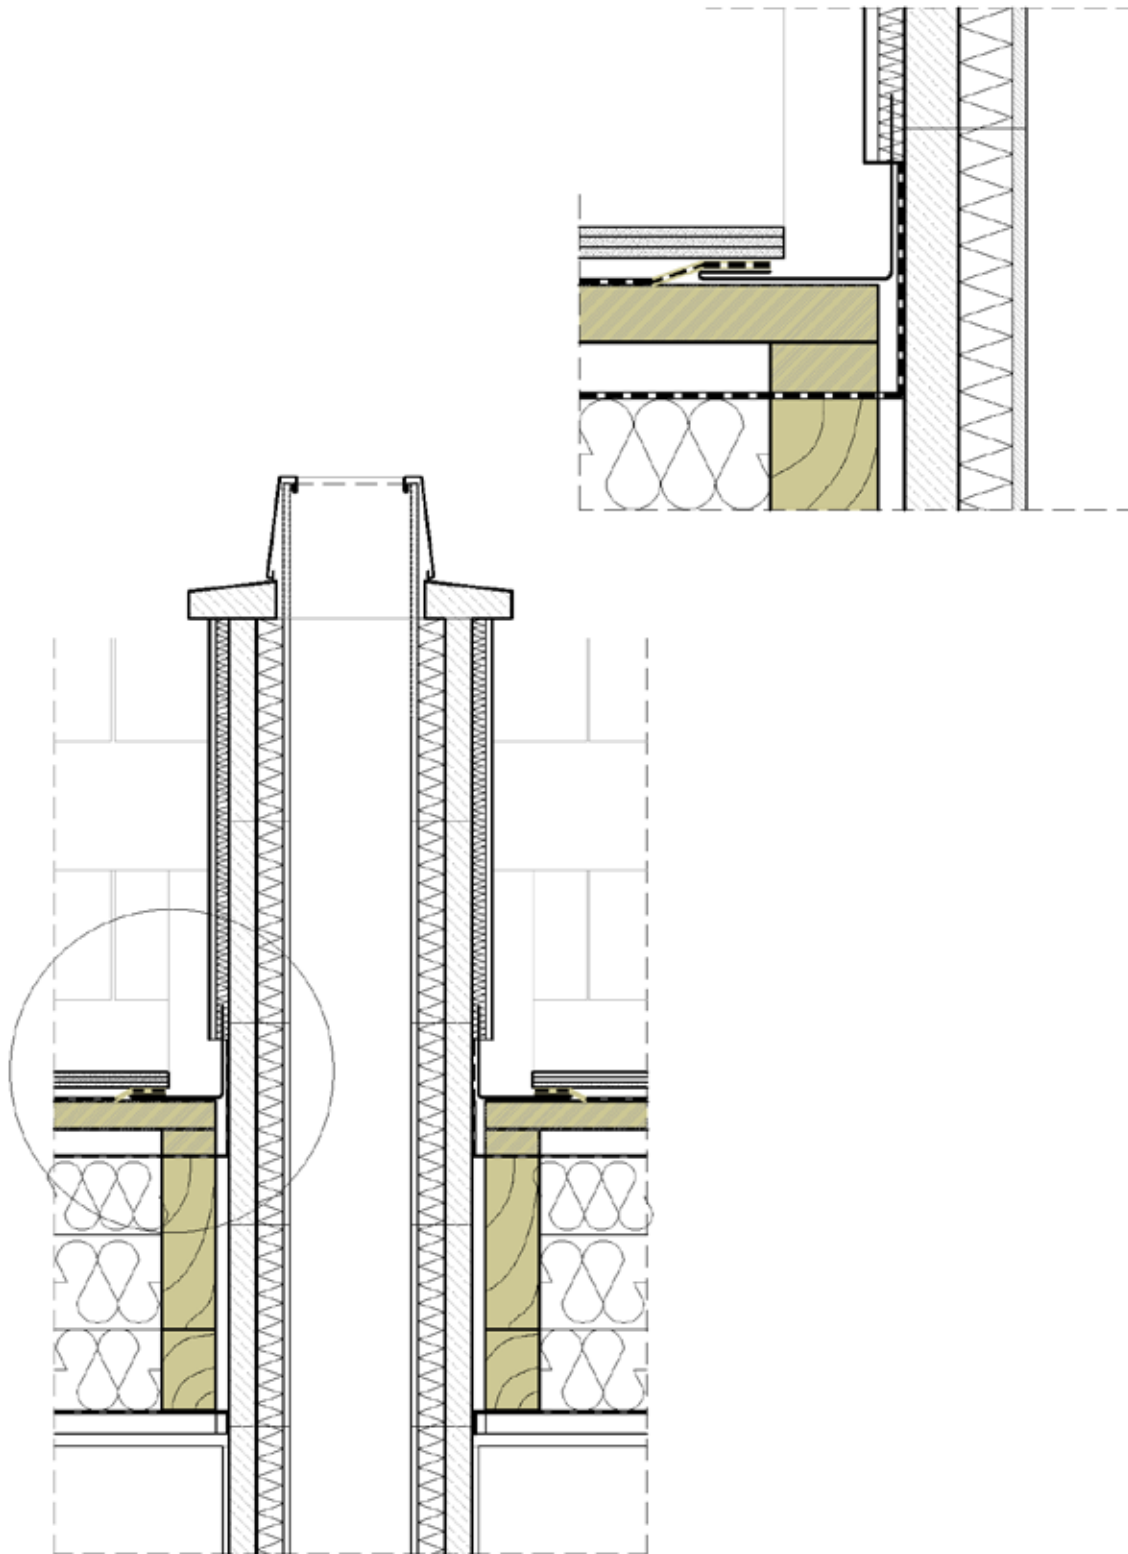

NORTH
AMERICAN
SLATE

SLATE DETAILS

Description

Chimney - execution connection with plaster lateral view

The possible execution in normal case is described. The user is obliged to check the feasibility of the execution under consideration of the concrete local conditions on his own responsibility. Any liability of North American Slate for damages and further claims of any kind is excluded.