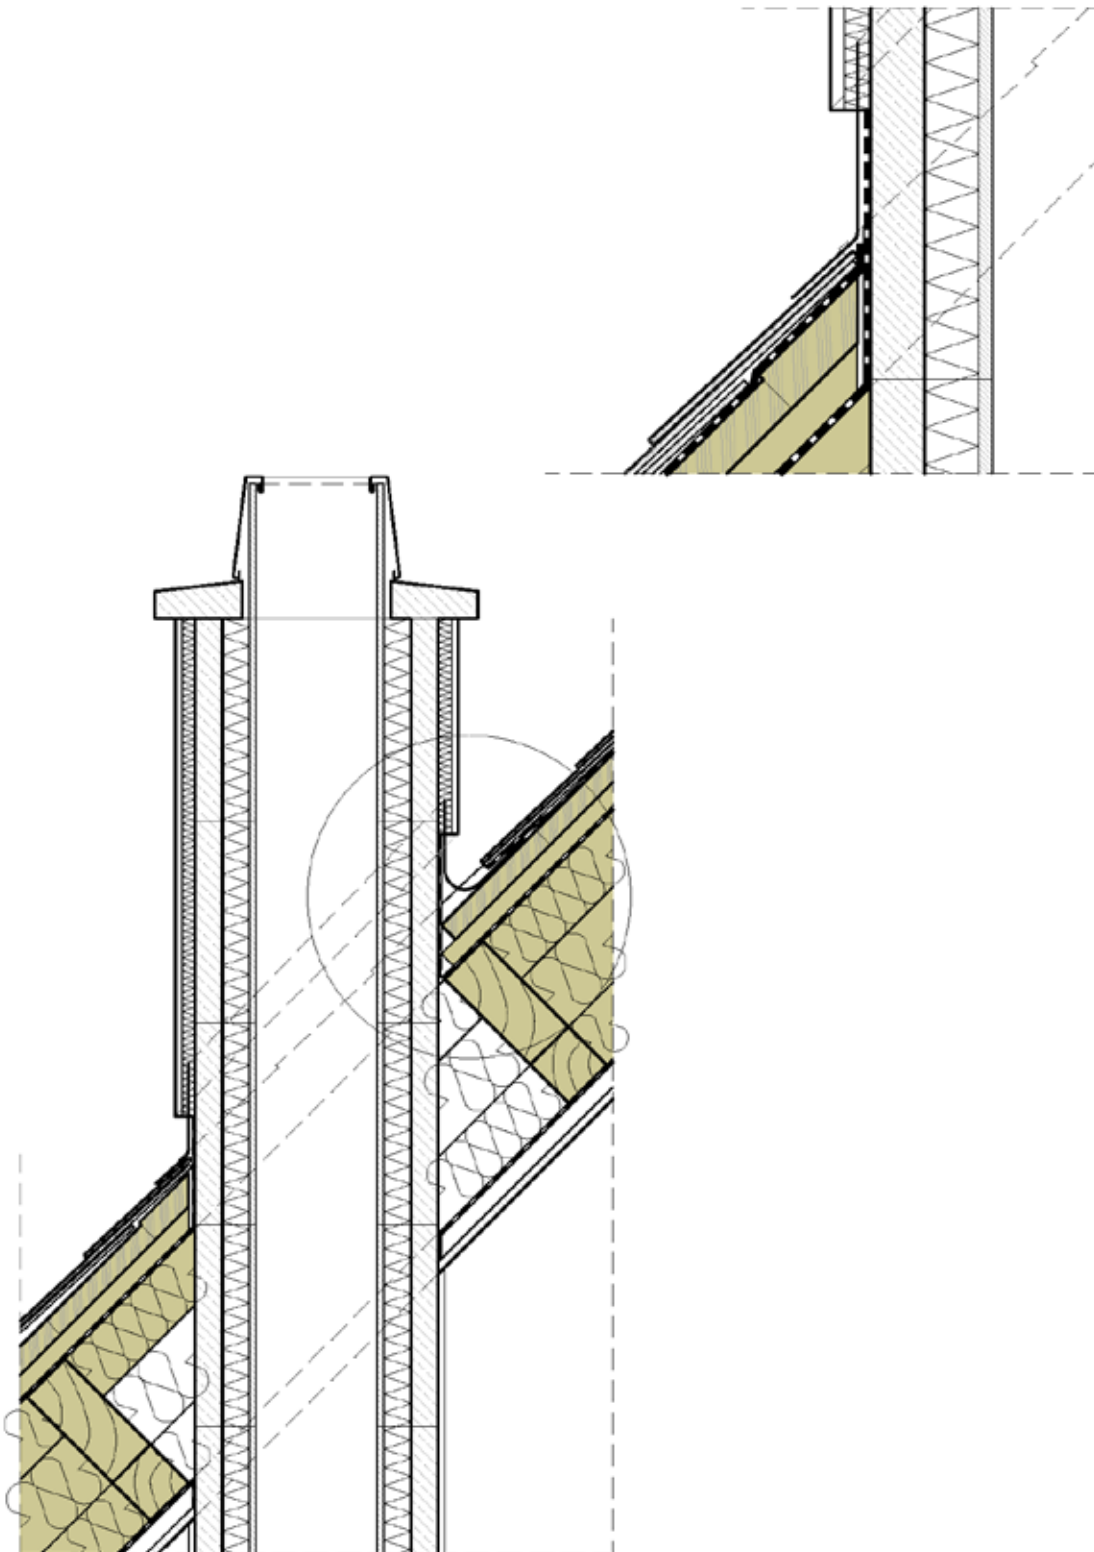

NORTH
AMERICAN
SLATE

SLATE DETAILS

Description

Chimney - execution connection with plaster bottom view

The possible execution in normal case is described. The user is obliged to check the feasibility of the execution under consideration of the concrete local conditions on his own responsibility. Any liability of North American Slate for damages and further claims of any kind is excluded.